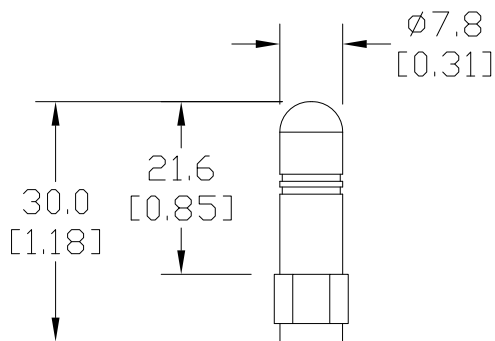

802.11 b/g/n 2.4 GHz WiFi Antenna Specifications

	SE-ANT210	SE-ANT250
Price	\$10.50	\$50.50
Fits	SE-SL3011-WF	
Antenna Connector	RP-SMA (M)	
Application	802.11 b/g/n	
Impedance	50Ω	
Antenna Type	whip, straight	dome
Cable Length	N/A	3m [9.8 ft]
Frequency Range	2.4–2.5 GHz	2.4–2.5 GHz
Gain	1.8 dBi	1.5 dBi
Height	1.2 in	1.89 in
IP Rating	IP65	IP67
Maximum Power	1W	5W
Mounting Screw Torque	NA	2.94 N·m

StrideLinx Remote Access Solution

2.4GHz WiFi Antennas for SE-SL3011-WF Routers

Dimensions

mm [inches]

SE-ANT210:

SE-ANT250:

See our website: www.AutomationDirect.com for complete engineering drawings.