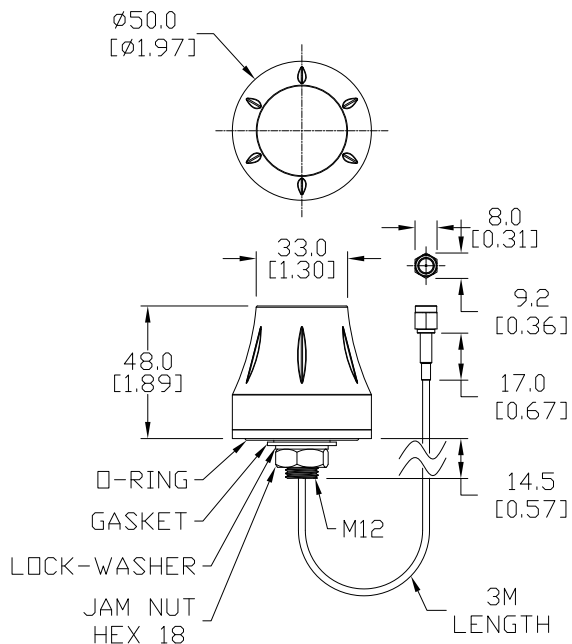

802.11 b/g/n 2.4 GHz WiFi Antenna Specifications

	SE-ANT210	SE-ANT250
Price	\$10.50	\$50.50
Fits	SE-SL3011-WF	
Antenna Connector	RP-SMA (M)	
Application	802.11 b/g/n	
Impedance	50Ω	
Antenna Type	whip, straight	dome
Cable Length	N/A	3m [9.8 ft]
Frequency Range	2.4–2.5 GHz	2.4–2.5 GHz
Gain	1.8 dBi	1.5 dBi
Height	1.2 in	1.89 in
IP Rating	IP65	IP67
Maximum Power	1W	5W
Mounting Screw Torque	NA	2.94 N·m

StrideLinx Remote Access Solution

2.4GHz WiFi Antennas for SE-SL3011-WF Routers

Dimensions

mm [inches]

SE-ANT210:

SE-ANT250:

See our website: www.AutomationDirect.com for complete engineering drawings.